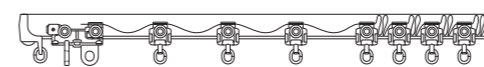

Invisible "PITCH KEEPER TAPE 80"

12mm width of tape prevent the tape itself come out from track, nor get tangled with rollers.

To apply soft material tape (but durable enough), it reduces the rebound of curtain, and prevents the tape come out from the tack.

Gray tape color as unnoticeable design.

Image : Inside a track with "Invisible Pitch Keeper Tape 80"

Curtain Rail : NEXTY