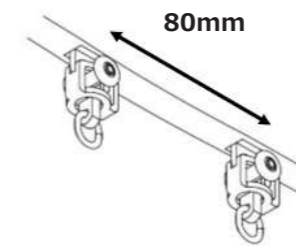

new

WAVE STYLE Components

Item	WAVE CARRIER	WAVE MG CARRIER	WAVE ONE WAY MG CARRIER	INVISIBLE PITCH KEEPER TAPE 80	CURTAIN STOPPER
Image					
Features	Detachable from Invisible Pleating Tape to use as normal rollers. Available to fit several types of TOSO curtain tracks.	Detachable from Invisible Pleating Tape to use as normal rollers. Best position of curtain hook hole to make beautiful wave. There is a hole to hook a curtain baton.	Detachable from Invisible Pleating Tape to use as normal rollers. Best position of curtain hook hole to make beautiful wave. There is a hole to hook a curtain baton.	80mm Pitch Tape width is 12mm to avoid the tape comes out from tracks Easy snap to WAVE ROLLER.	Can hold a curtain without tassels so that curtain pleats remain beautifully.
Available Tracks	NEXTY, NEW DELAC, LEGATO UNI/SQUARE/PRIMO/GRAN PROGRESS 25/50, Ti-8040				

※CURTAIN STOPPER is not supported for PROGRESS and Ti-8040

new

NEW DELAC WAVE STYLE Components

WAVE END CAP

For WAVE ONE WAY MG ROLLER